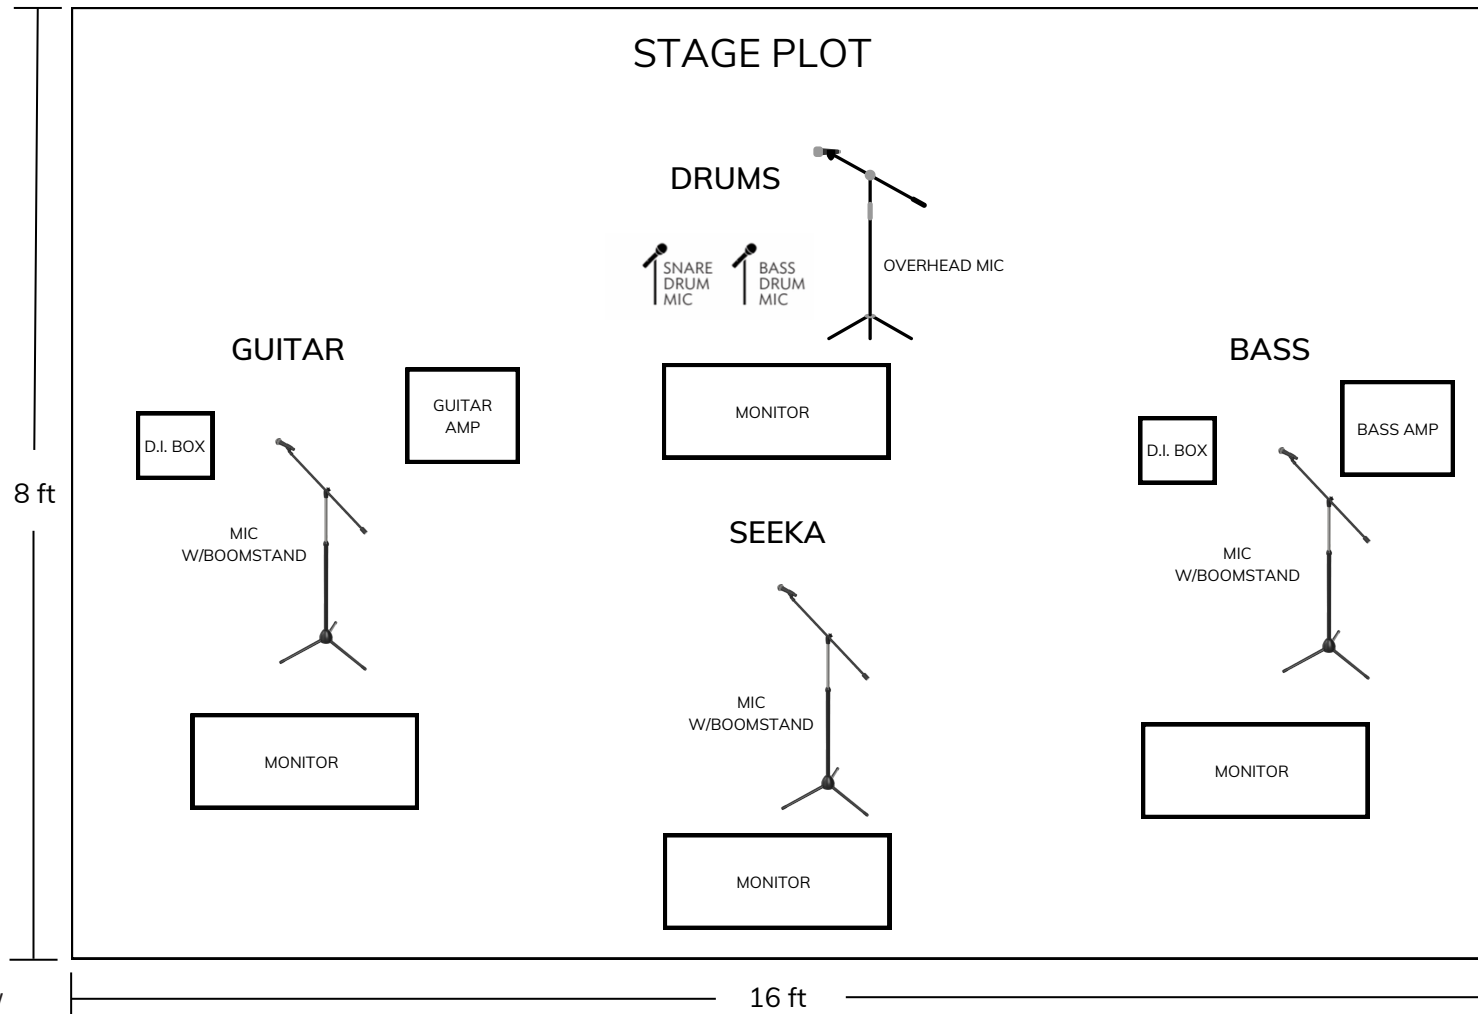

Contact:
Jessica "Seeka" Holtby
hello@seekasings.com