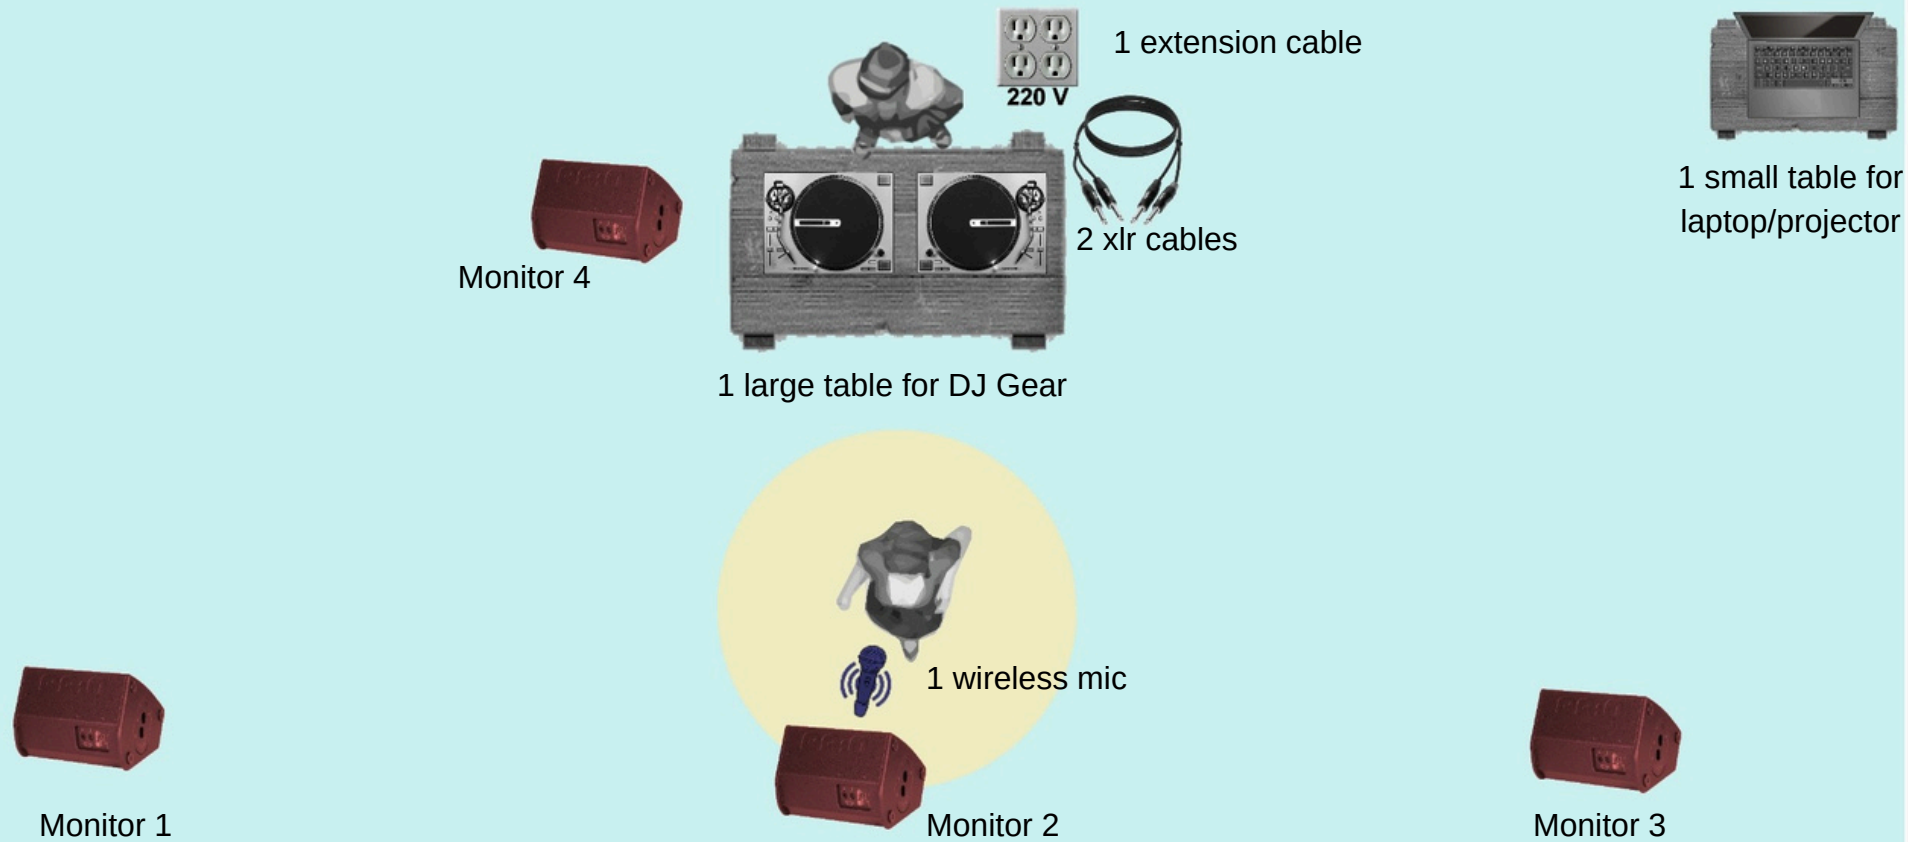

MISSY D STAGEPLOT

Projector Screen

Here are my tech needs:

- We will need 1 - 2 mics (wireless preferably)
- 1 large table for the DJ gear
- 2 xlr's to plug into
- Access to power (2-3 plugs)
- 1 extension cord
- 1 projector & projector screen
- 1 HDMI cable
- 3 monitors front stage, 1 monitor by DJ table
- 1 small table for laptop by HDMI connection