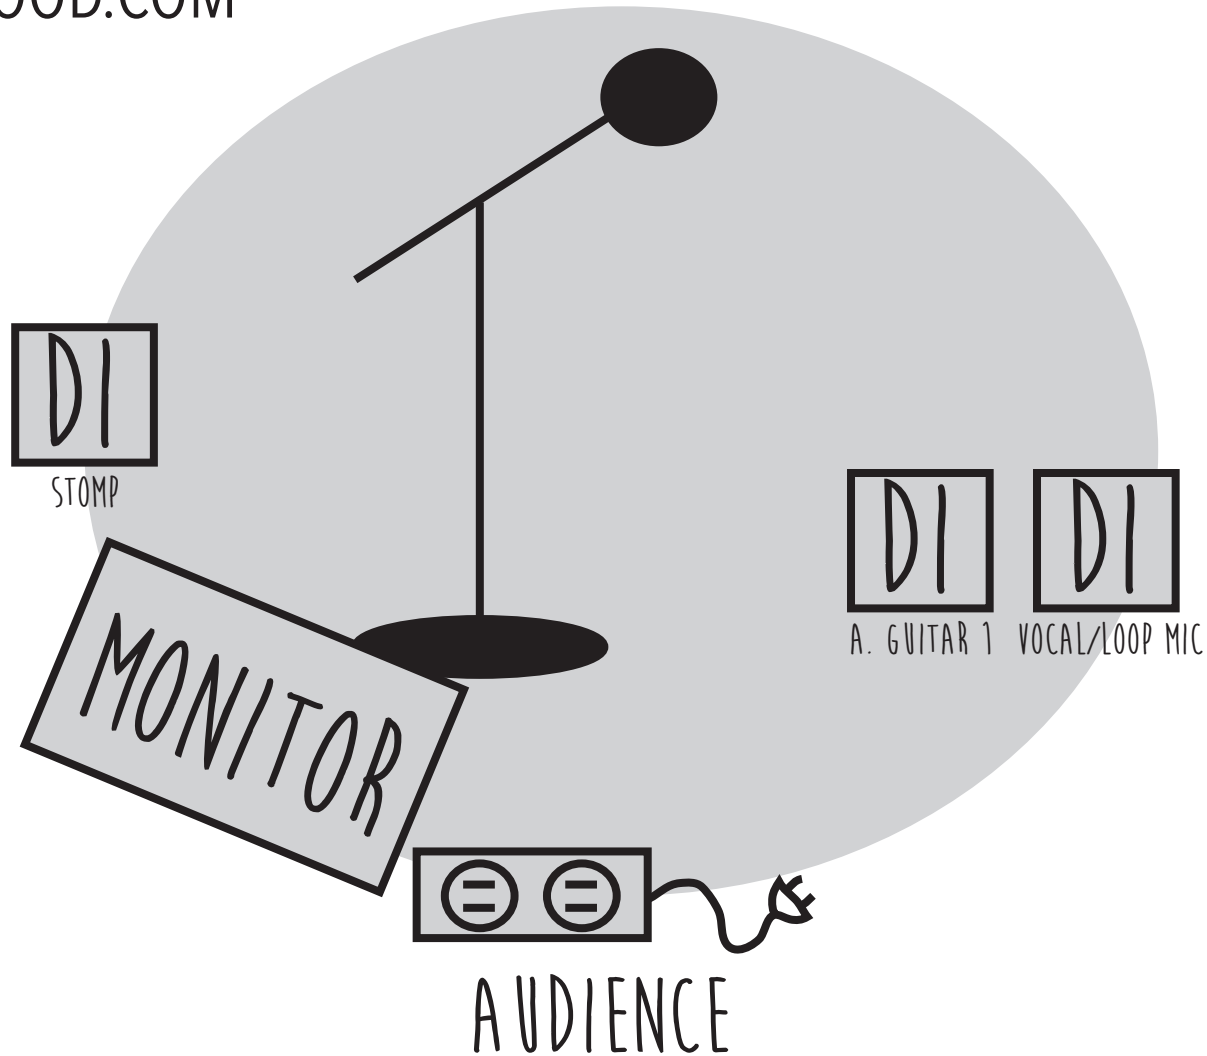

# IAN SHERWOOD - STAGE PLOT

IAN@IANSHERWOOD.COM

902-240-7278

## PA requirements:

- microphone boom stand
- 3 DIs
  1. acoustic guitar
  2. vocal microphone (non-phantom powered) (yes, Ian runs his vocal mic through a DI)
  3. stomp box
- power available at the front of the stage
- 1 monitor